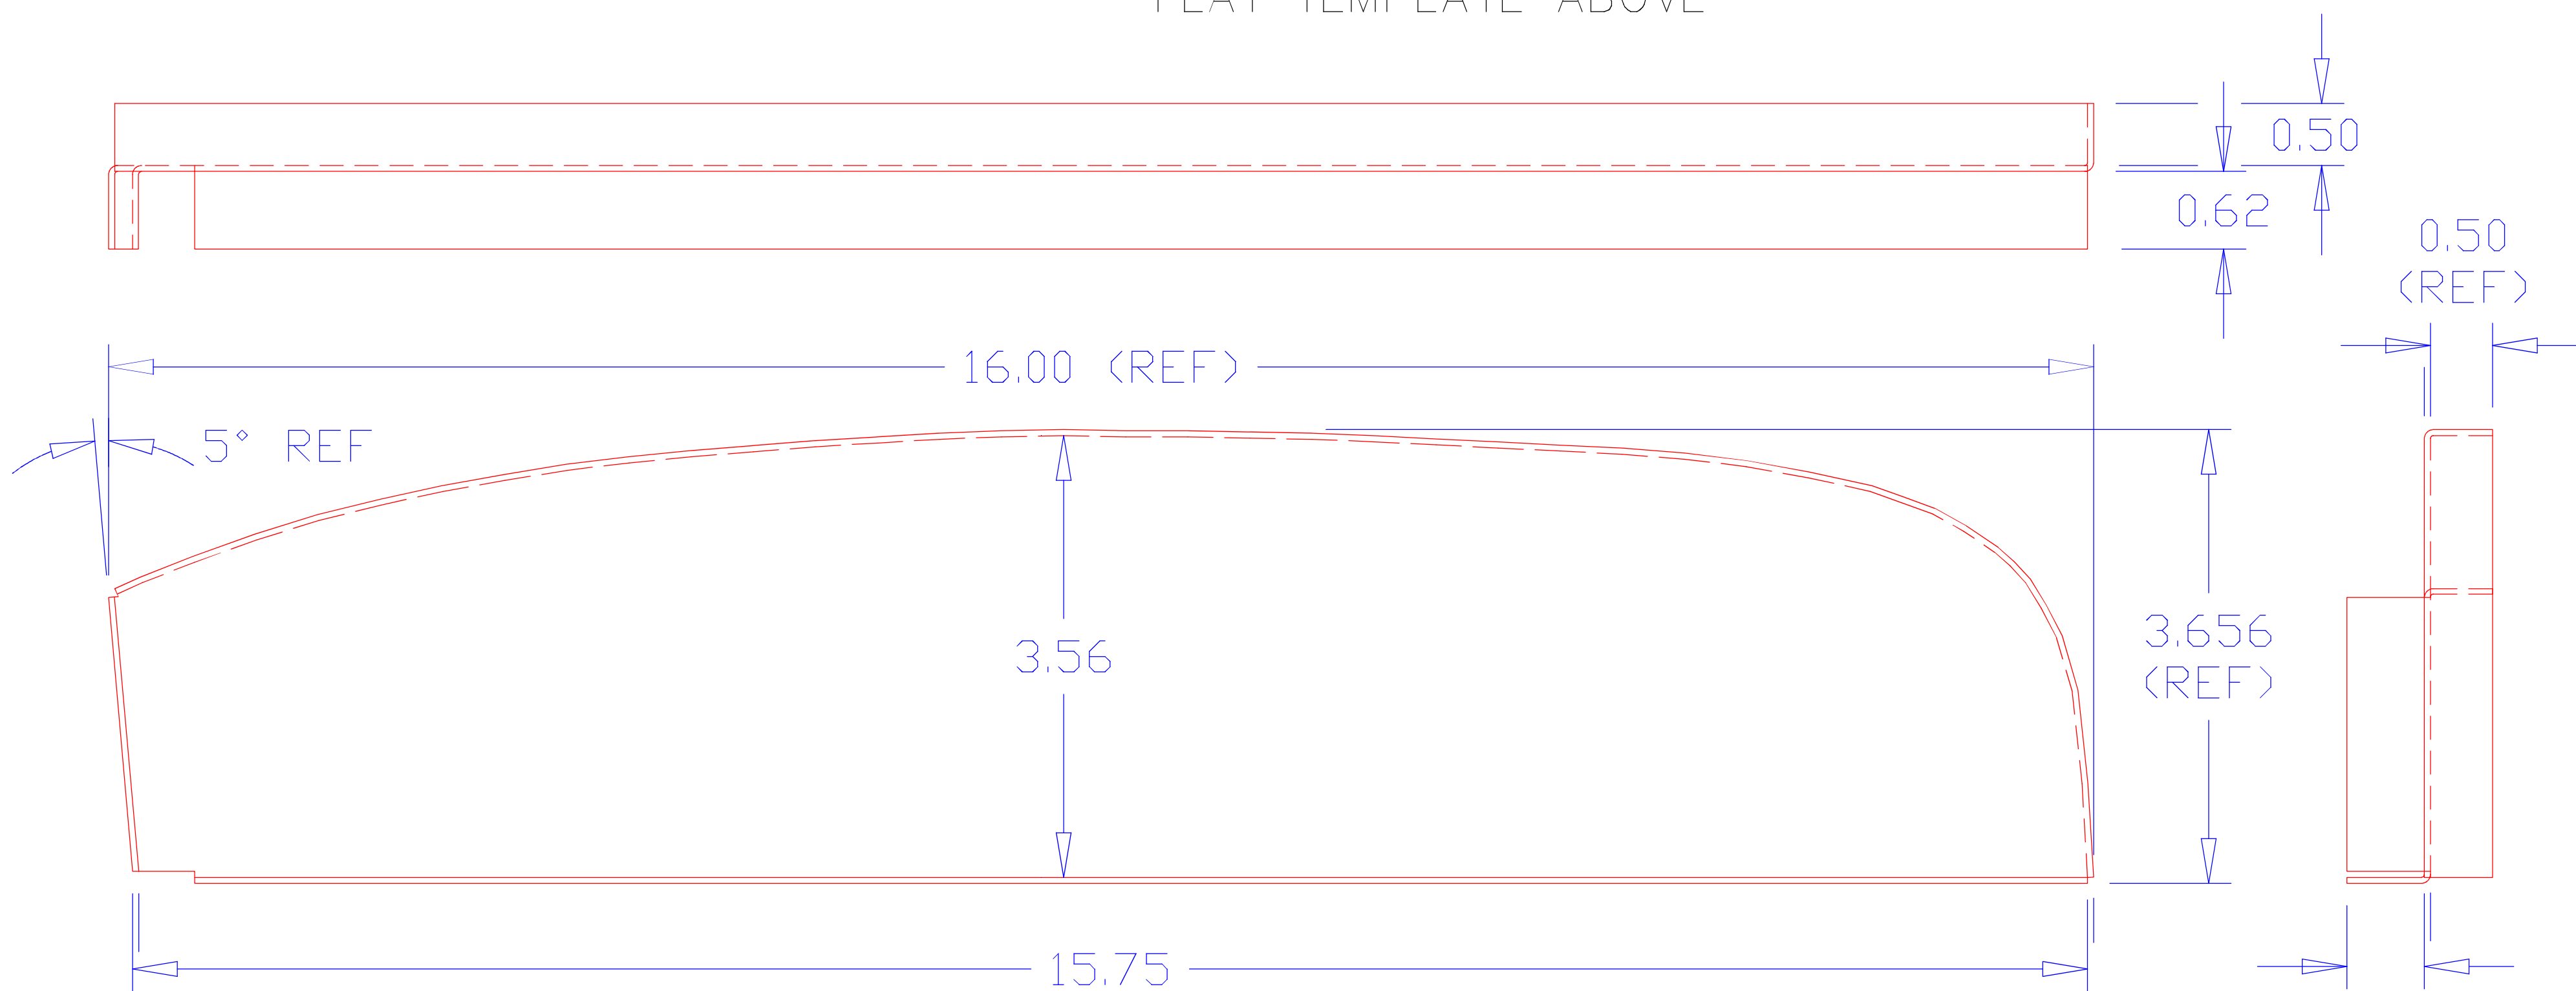

PAPER SIZE IS ANSI C-SIZE, 22 X 17 INCHES. PRINT AT 100% SCALE FOR FULL SIZE TEMPLATE.

FLAT TEMPLATE ABOVE

LEFT SIDE PANEL SHOWN. FOR RIGHT SIDE
BEND OPPOSITE FOR MIRROR IMAGE PART.

MGA B-POST REAR PANEL