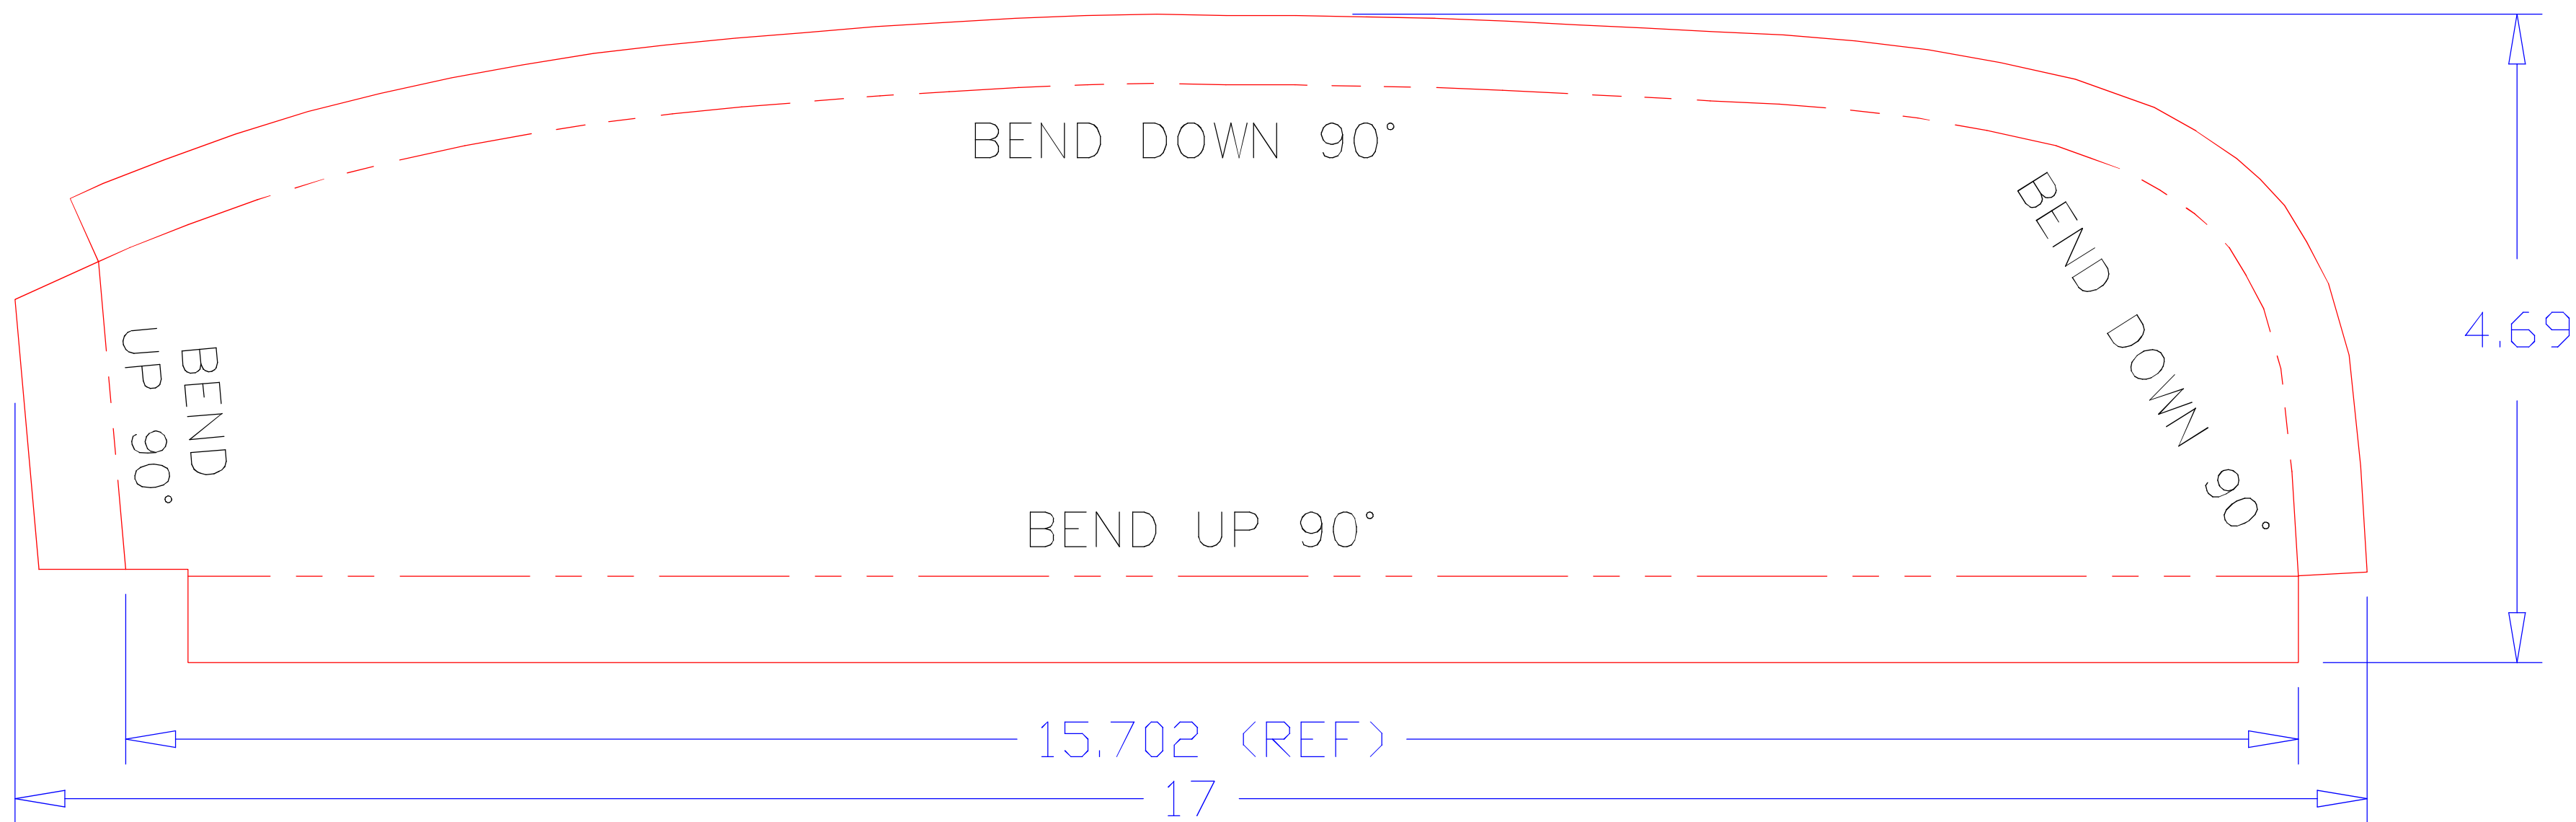

PAPER SIZE IS ANSI C-SIZE, 22 X 17 INCHES. PRINT AT 100% SCALE FOR FULL SIZE TEMPLATE.

FLAT TEMPLATE ABOVE

LEFT SIDE PANEL SHOWN. FOR RIGHT SIDE
BEND OPPOSITE FOR MIRROR IMAGE PART.

MGA B-POST REAR PANEL